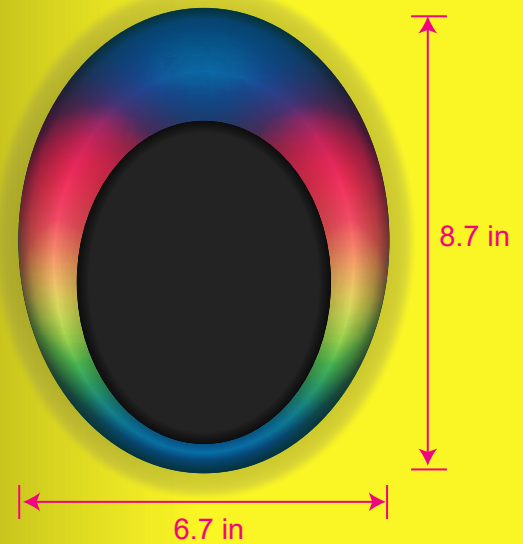

Round Wall Lights

Features

Advanced WRGB LEDs

- APP Control
- Bluetooth Mesh Connectivity
- Scheduled Calendar Effects
- Durable Aluminum Alloy Material
- Outdoor Use

Aurio Intelligence “Ai” is Practical and Entertaining interactive product, designed to enhance your outdoor living space with a colorful and unforgettable experience. Aurio’s Round Wall Light provides great light for outdoor space including porch, patio, garden, and entry way. With our Aurio app, you can customize your color pattern to highlight your special moment and holidays. Our Bug Light feature creates a cozy bug free atmosphere. Weather resistant to rain/snow and energy efficient.

SKU #	LIGHT COUNT	VOLTAGE	WATTAGE PER EACH LIGHT	# OF PIECES PER PACKAGE	BRIGHTNESS
TBD	118	AC 120V	3.5W	1	200 Lumens

ITEM SIZE	PRODUCT LENGTH	PRODUCT WIDTH	PRODUCT HEIGHT	DISTANCE BETWEEN FIXTURES	UNIT WEIGHT
8.7 IN	8.7 IN	6.7 IN	2 IN	32.8 FT	TBD