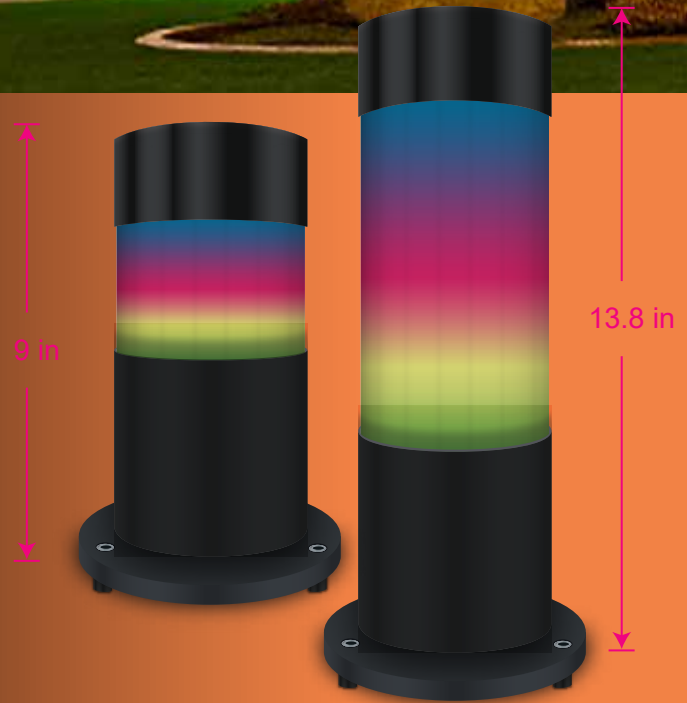

Round Pathway Light

Features

- Advance WRGB LEDs
- APP Control
- Outdoor Stake Light
- Bluetooth Mesh Connectivity
- Scheduled Calendar Effects
- Durable Metal Material

Aurio Intelligence "Ai" is Practical and Entertaining interactive product, designed to enhance your outdoor living space with a colorful and unforgettable experience. Aurio's Round Pathway Light highlights pathways to any home, office, or outdoor space. From classic warm white to colorful lighting. With our Aurio app, you can customize your color pattern to highlight your special moments and holidays. Our Bug Light feature creates a cozy bug free atmosphere. Weather resistant to rain/snow and energy efficient.

4.13 in 4.13 in

SKU #	LIGHT COUNT	VOLTAGE	WATTAGE PER EACH LIGHT	# OF PIECES PER PACKAGE	BRIGHTNESS
TBD	72	AC/DC 12V	2W	2	160 Lumens
TBD	234	AC/DC 12V	5W	2	400 Lumens

ITEM SIZE	PRODUCT LENGTH	PRODUCT WIDTH	PRODUCT HEIGHT	DISTANCE BETWEEN FIXTURES	UNIT WEIGHT
9 IN	5.9 IN	4.13 IN	9 IN	32.8 FT	TBD
13.8 IN	5.9 IN	4.13 IN	13.8 IN	32.8 FT	TBD

SKU #	LIGHT COUNT	VOLTAGE	WATTAGE PER EACH LIGHT	# OF PIECES PER PACKAGE	BRIGHTNESS
TBD	118	AC 120V	3.5W	1	200 Lumens

ITEM SIZE	PRODUCT LENGTH	PRODUCT WIDTH	PRODUCT HEIGHT	DISTANCE BETWEEN FIXTURES	UNIT WEIGHT
8.7 IN	8.7 IN	6.7 IN	2 IN	32.8 FT	TBD

SKU #	LIGHT COUNT	VOLTAGE	WATTAGE PER EACH LIGHT	# OF PIECES PER PACKAGE	BRIGHTNESS
TBD	360	DC 24V	20W	TBD	TBD

ITEM SIZE	PRODUCT LENGTH	PRODUCT WIDTH	PRODUCT HEIGHT	DISTANCE BETWEEN FIXTURES	UNIT WEIGHT
16.4 FT	197 IN	0.4 IN	0.2 IN	32.8 FT	TBD